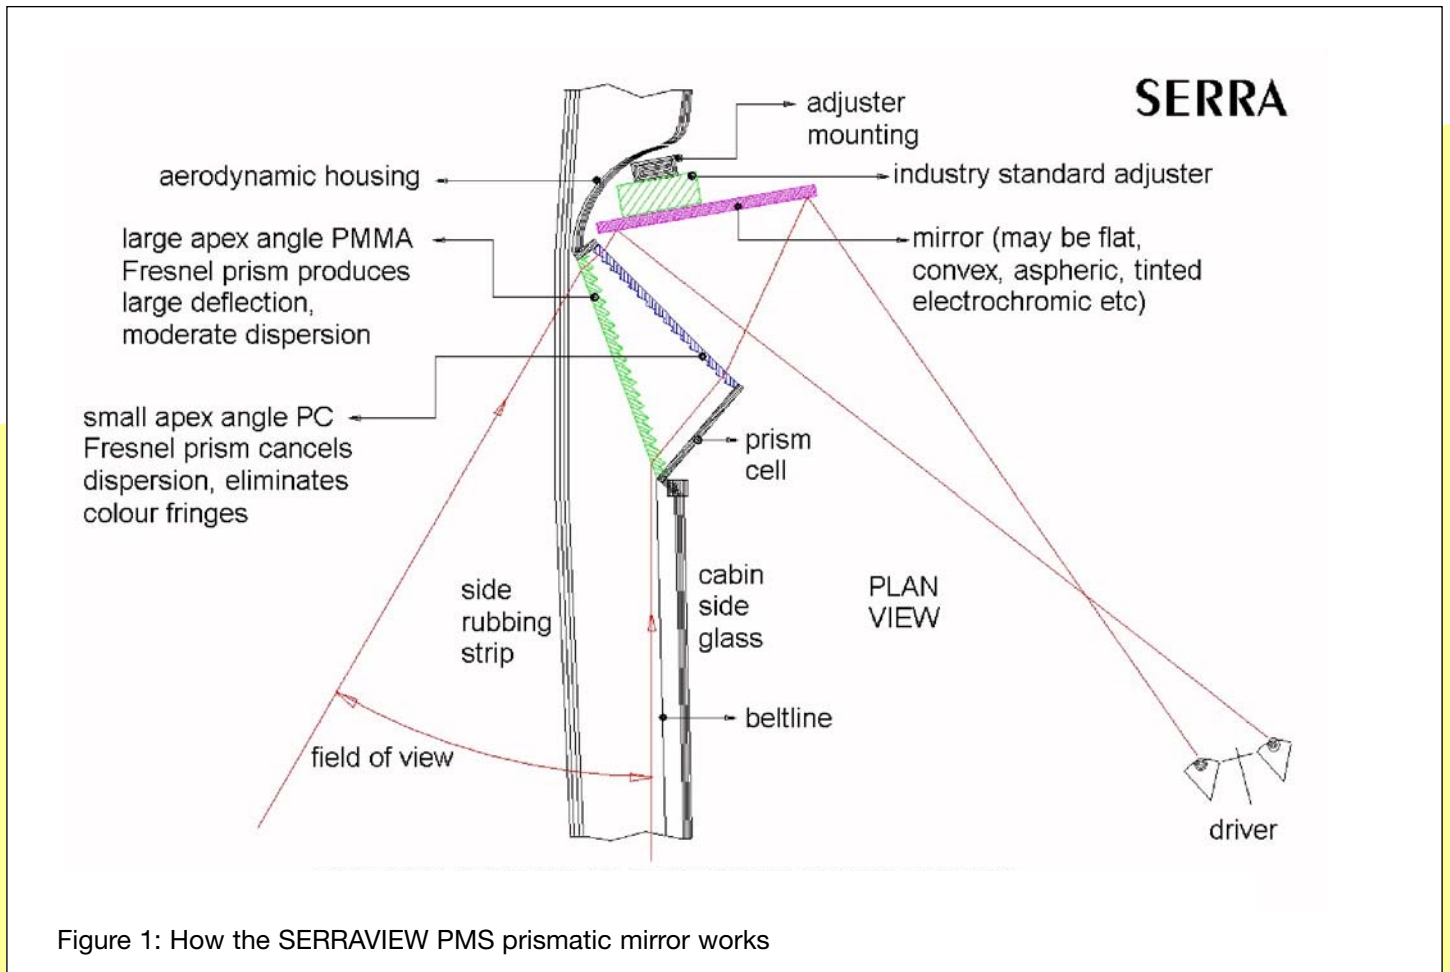

## How Serraview works

Figure 1: How the SERRAVIEW PMS prismatic mirror works

*bendinglight*

45 Bedford Row  
London WC1R 4LN

t: +44 (0) 20 7092 1760

f: +44 (0) 20 7092 1769

e: [sales@bendinglight.co.uk](mailto:sales@bendinglight.co.uk)